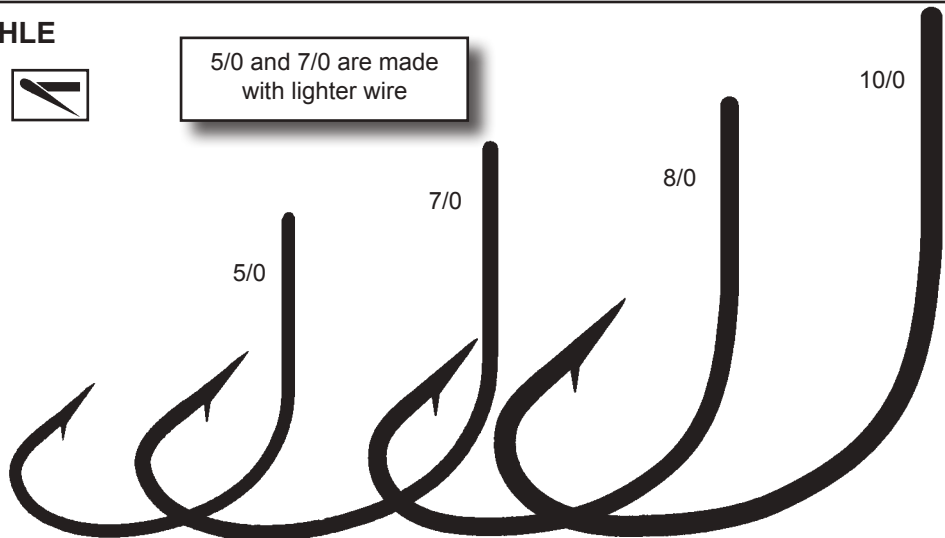

50 HOOKS/BOX

Stock#	Size	Price
L141BPF-5/0	5/0	$7.95
L141BPF-7/0	7/0	$11.10
L141BPF-8/0	8/0	$22.50
L141BPF-10/0	10/0	$23.95