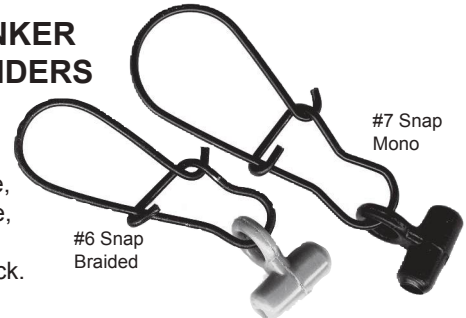

Snap Size	Line Type	10/PK		50/PK	
		Stock#	Price	Stock#	Price
#6	Braided	CCSSB6P	$4.95	CCSSB6	$22.60
#6	Mono	CCSSM6P	$3.35	CCSSM6	$15.10
#7	Mono	CCSSM7P	$3.75	CCSSM7	$16.95

BOSS KAT SINKER SLIDERS

Change sinker sizes with just a snap, allows your slip sinker rig to easily travel your line, includes #6 snap hook that will allow you to fish a 1/2 oz. to a 16 oz. sinker, black.

Stock#	#/Pak	Price
BKSS6	4	$2.60