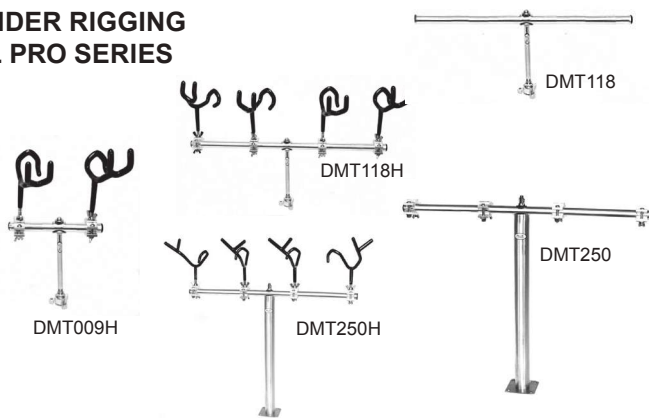

SPIDER RIGGING LIL PRO SERIES

Choose a spider rig system complete with rod holders or the T-bar only and you choose the LIL PRO rod holders, features a 7/8" round top bar, lifetime guarantee, hardware included.

Stock#	Description	Price
DMT009H	9" T-bar with 2 (DM210H), 10" stem, #DM200B base	$85.30
DMT118H	24" T-bar with 4 (DM210H), 10" stem, #DM200B base	$132.60
DMT118	24" T-bar with 10" stem, #DM200B base	$74.50
DMT250H	24" T-bar with 4 (DM210H), 18" stem, #DMT500B base	$147.95
DMT250	24" T-bar, 18" stem, 4 (DMT214B) rail clamps, #DMT500B base	$86.15