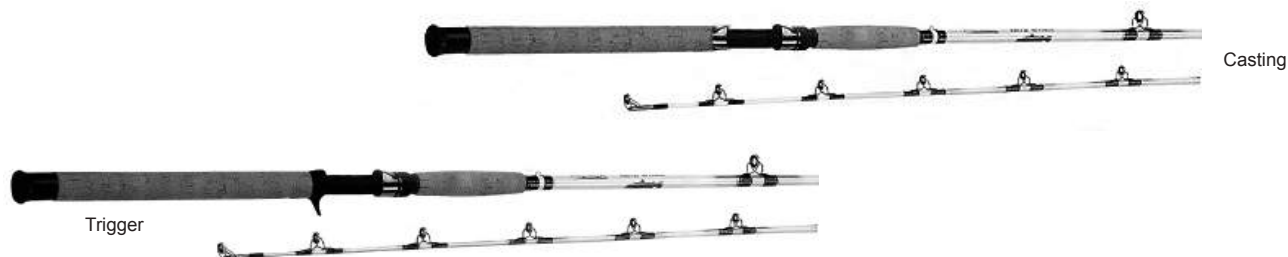

CATFISH NITE STICK PRO SERIES

Graphite composite blank, blank-through-handle construction, heavy duty stainless steel guides, graphite reel seat with cushioned stainless steel hoods, select grade cork handle, white/black wraps, 4 color catfish decal, silver splash.