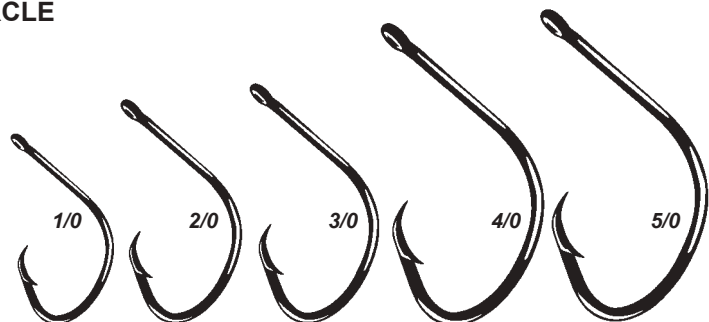

**Daiichi** World's Sharpest Hooks

**D92Z CATFISH WIDE CIRCLE**  
Forged, offset,  
BLACK NICKEL FINISH.

Stock#	Size	#/Pak	Price
D92Z-1/0	1/0	7	\$2.50
D92Z-2/0	2/0	6	\$2.50
D92Z-3/0	3/0	5	\$2.50
D92Z-4/0	4/0	4	\$2.50
D92Z-5/0	5/0	3	\$2.50