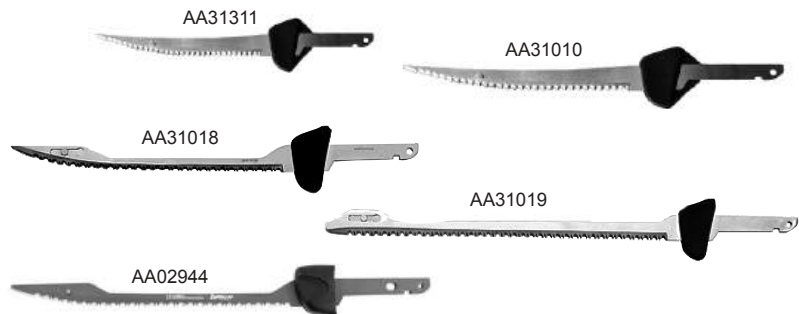

FILLET KNIVES

BERKLEY DELUXE 110 OR 12 VOLT FILLET KNIFE

8" stainless steel blade (included) resists corrosion, blade release, trigger lock, includes 3 adapters, 110 volt, 12 volt vehicle plug, battery clips, and plastic case.

Stock# Price
BEDFK1 $46.80

BERKLEY ELECTRIC 110 VOLT FILLET KNIFE

Resists corrosion, blade release, trigger lock and grease guard, 8" stainless steel blade (included) 110 volt power.

Stock# Price
BEFK1 $37.50

American Angler 110 VOLT PRO ELECTRIC FILLET KNIFE

Pro electric fillet knife comes with the 8" original blade, powerful gear & motor system provides 2X the torque! Ergonomic design, convenient carrying bag allows for proper venting to prevent odor and corrosion build-up, 2 yr. limited warranty.

Stock# Price
AA32350 $69.99

American Angler REPLACEMENT BLADES

Replacement stainless blades fit all American Angler electric knives, limited 1 yr. warranty.

Stock#	Description	Price
AA31311	5.5" Original	$16.99
AA31010	8" Original	$16.99
AA31018	8" Slim Shark	$16.99
AA31019	10" Slim Shark	$16.99
AA02944	8" Slim Shark Titanium	$16.99

Rapala ELECTRIC FILLET KNIFE WITH FORK

110V, advanced air flow design, quiet long lasting motor, 7 ft. power cord, includes stainless 7-1/2" reciprocating blades and stainless pronged fork to hold your catch during filleting.

Stock# Price
RAEFK2 $52.95

Rapala ELECTRIC FILLET KNIFE SET

110V, advanced air flow design, quiet long lasting motor, 18 ft. power cord, stainless 6" and 7-1/2" reciprocating blades and travel case included.

Stock# Price
RAEFK3 $64.95

Rapala HEAVY DUTY FILLET KNIFE

Twice the blade speed and 3x's the power of standard electric fillet knives, easily cuts through bones, stainless 7-1/2" reciprocating blades included, comfort handle, 8 ft. power cord.