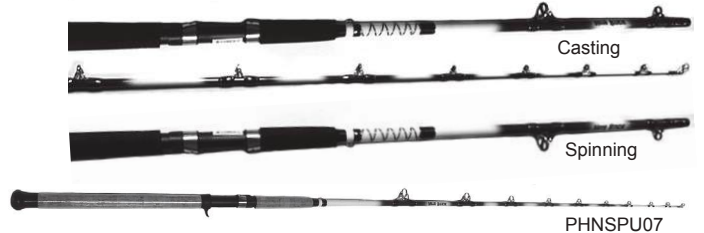

Stock#	Type	Length	Piece	Action	Line Wt.	Guides	Handle	Price
PHNSPU07	Casting, Trigger	7'6"	1	Med/Hvy	15-40 lb	9 + Tip	Cork	$75.95
PHNSPU08	Casting	8'0"	2	Med/Hvy	12-30 lb	9 + Tip	EVA foam	$49.95
PHNSPU09	Casting	9'0"	2	Med/Hvy	15-30 lb	9 + Tip	EVA foam	$54.95
PHNSPU10	Casting	10'0"	2	Heavy	20-40 lb	10 + Tip	EVA foam	$62.95
PHNSPU08S	Spinning	8'0"	2	Med/Hvy	12-25 lb	7 + Tip	EVA foam	$51.50
PHNSPU09S	Spinning	9'0"	2	Med/Hvy	12-30 lb	8 + Tip	EVA foam	$54.95

AMERICAN SPIRIT™

Always fishing at its best!

LIPSTICK PINK NITE STICK

Ladies Only! **Pink!**

For the lady anglers, graphite composite blanks for flexibility and durability, blank-through handle construction, chrome stainless steel heavy duty guides with ceramic inserts, graphite reel seat with cushioned stainless steel hoods, hot pink color guide wrapping with pink overspray, EVA handle, fluorescent tip to assist with fishing in the dark, tournament quality.