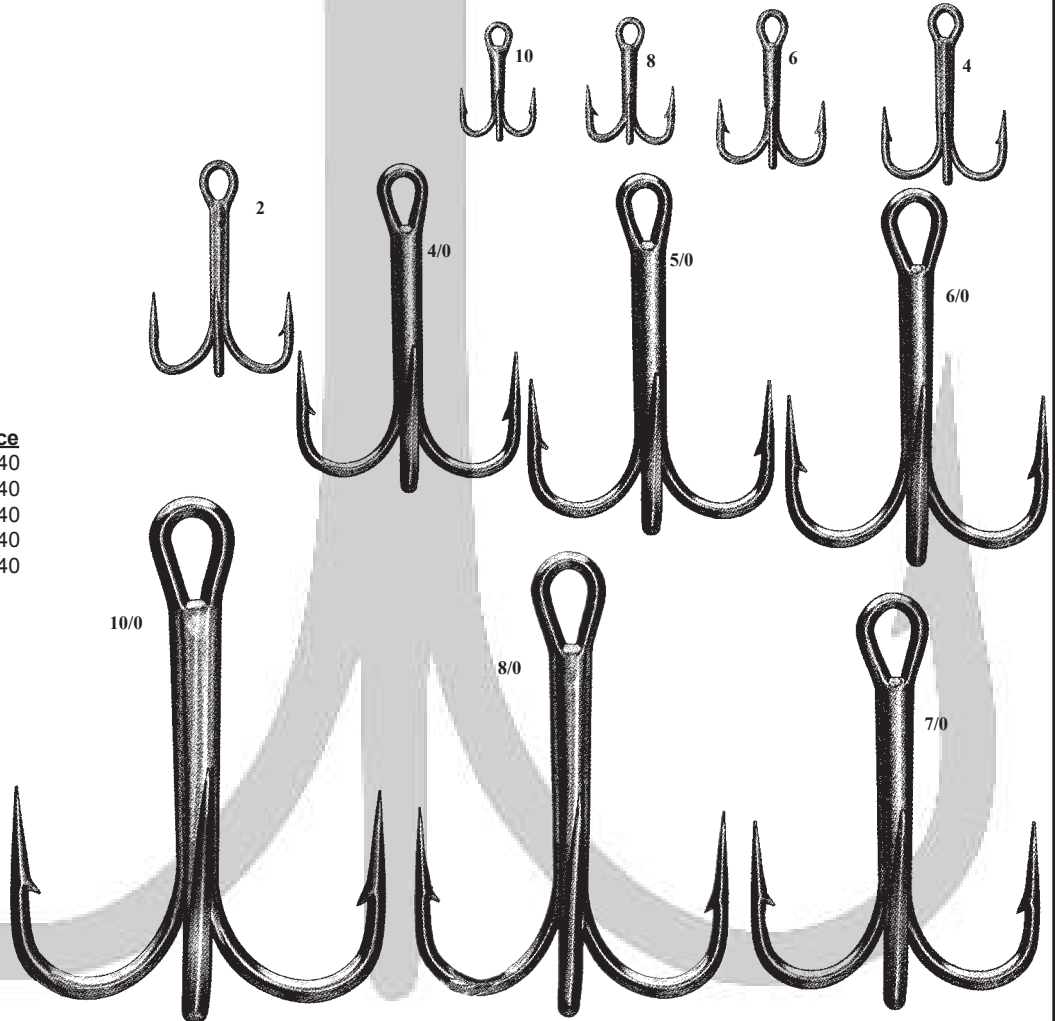

6 & 7 PAKS

Stock#	Size	#Pak	Price
CTH10	10	7	$1.40
CTH08	8	7	$1.40
CTH06	6	7	$1.40
CTH04	4	7	$1.40
CTH02	2	6	$1.40