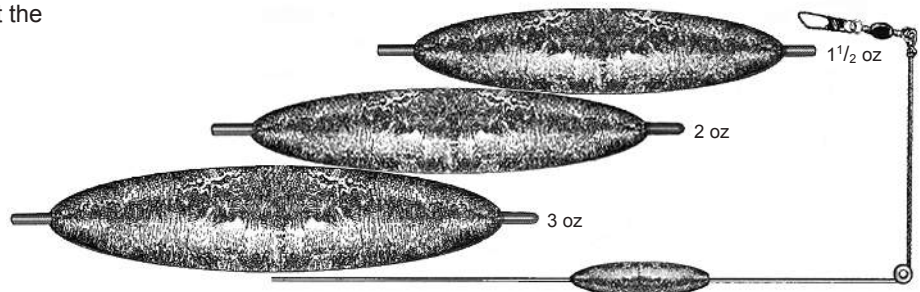

Stock#	Size	Price
IMBB04	1 oz	$1.95
IMBB05	1 1/2 oz	$2.30
IMBB07	2 oz	$2.65
IMBB08	2 1/2 oz	$3.35
IMBB09	3 oz	$3.95