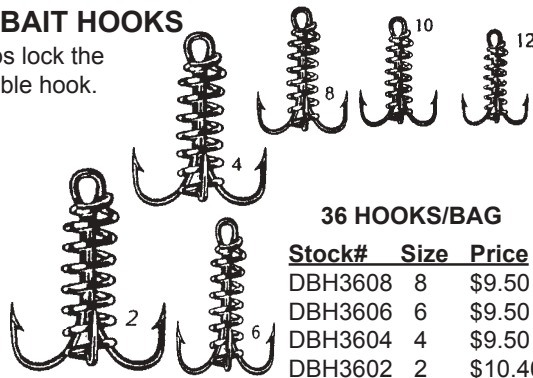

36 HOOKS/BAG

Stock#	Size	Price
DBH3608	8	$9.50
DBH3606	6	$9.50
DBH3604	4	$9.50
DBH3602	2	$10.40