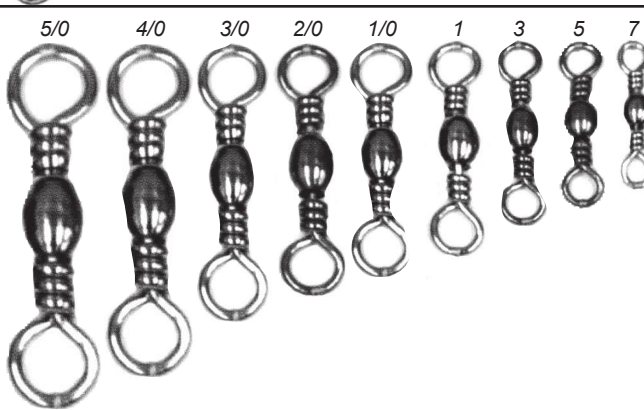

144/Box

BARREL SWIVELS
BRASS finish, 144/box.

Stock#	Size	Price
IMBBS07	7	$9.35
IMBBS05	5	$12.15
IMBBS03	3	$14.40
IMBBS01	1	$13.95
IMBBS1/0	1/0	$19.95
IMBBS2/0	2/0	$23.35
IMBBS3/0	3/0	$27.75
IMBBS4/0	4/0	$52.65
IMBBS5/0	5/0	$65.70

3 - WAY SWIVELS

12 Pak			144 Pak	
Size	Stock#	Price	Stock#	Price
2	3WAY2	$2.80	IM3WAY2	$28.95
1	3WAY1	$3.05	IM3WAY1	$31.60
1/0	3WAY1/0	$4.20	IM3WAY1/0	$43.60
3/0	3WAY3/0	$5.20	IM3WAY3/0	$56.95

ROMAR

3-WAY BRASS SWIVELS

10 Pak		
Stock#	Size	Price
RTWBM02	2	$2.75
RTWBM1/0	1/0	$4.15
RTWBM2/0	2/0	$4.30
RTWBM3/0	3/0	$4.90
RTWBM4/0	4/0	$6.90
RTWBM5/0	5/0	$7.75

100 Pak		
Stock#	Size	Price
RTWB02	2	$23.85
RTWB1/0	1/0	$37.30
RTWB2/0	2/0	$38.35
RTWB3/0	3/0	$43.00
RTWB4/0	4/0	$60.90
RTWB5/0	5/0	$69.95

STAINLESS BALL CHAIN FISHING SWIVELS

BALL CHAIN

BC610P, BC610F - 0.175" diameter, 100 lb test, inside diameter of end rings is 0.110", 1-7/8" long.

BC615P, BC615F - 5/16" diameter, 180 lb test, inside diameter of end rings is 3/16", 2-3/4" long.

Stock#	#/Pak	Price
BC610P	10	$4.15
BC610F	50	$18.75
BC615P	10	$9.95
BC615F	50	$44.95

Prevents line from twisting