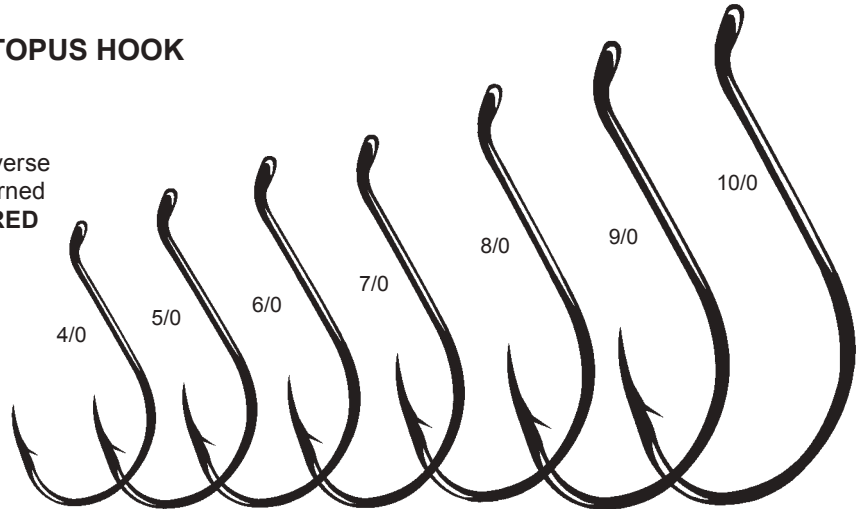

Gamakatsu® HOOKS

Gamakatsu® #G023 RED OCTOPUS HOOK

Stock#	Size	#/Pak	Price
G023-4/0	4/0	6	$3.55
G023-5/0	5/0	6	$3.55
G023-6/0	6/0	6	$3.55
G023-7/0	7/0	6	$3.95
G023-8/0	8/0	6	$3.95
G023-9/0	9/0	5	$3.95
G023-10/0	10/0	5	$3.95

Slight reverse offset, turned up eye, **RED FINISH.**