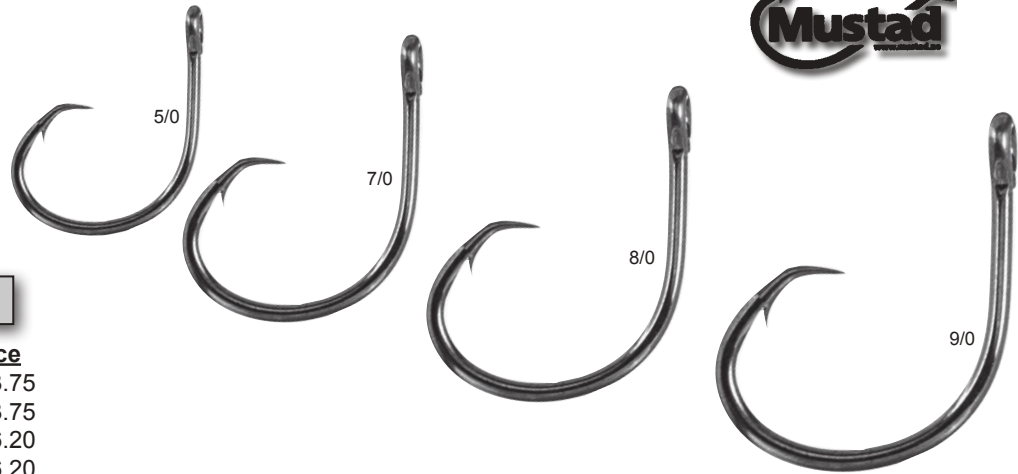

MUSTAD HOOKS

SERIES 39942 OFFSET CIRCLE DEMON

Kirbed, point curved in, offset,
3X strong, ringed eye,
black nickel finish.

25 HOOKS/BOX

Stock#	Size	Price
39942BLN-5/0	5/0	$13.75
39942BLN-7/0	7/0	$13.75
39942BLN-8/0	8/0	$16.20
39942BLN-9/0	9/0	$16.20

SERIES 39950BL CIRCLE DEMON

Opti-angle needle point,
chemically sharpened,
point curved in,
3X strong, ringed eye,
black nickel finish.