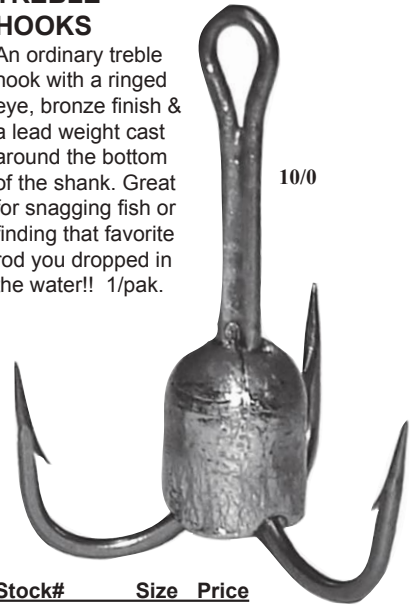

WEIGHTED SNAGGIN' TREBLE HOOKS

An ordinary treble hook with a ringed eye, bronze finish & a lead weight cast around the bottom of the shank. Great for snagging fish or finding that favorite rod you dropped in the water!! 1/pak.