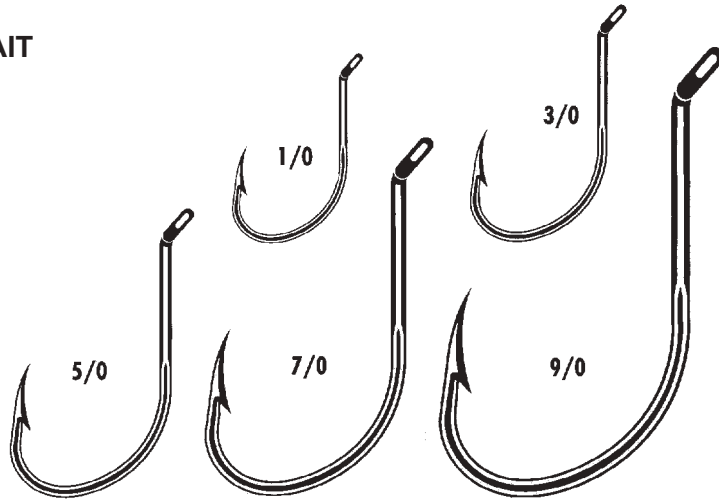

7199 RED OCTOPUS LIVEBAIT

Offset, turned up eye, forged, Hi-carbon steel, needle point, **RED FINISH.**

Stock#	Size	#/Pak	Price
V7199TR-1/0	1/0	25	$7.65
V7199TR-3/0	3/0	25	$11.50
V7199TR-5/0	5/0	25	$12.95
V7199TR-7/0	7/0	25	$15.95
V7199TR-9/0	9/0	15	$16.95

7115 RED TECHSET LIVEBAIT

Techset locking curve maximizes hook sets and locks fish in place when hooked, 1X strong, forged, offset, turned up eye, long shank, wide gap, Hi Carbon steel, needle point, **RED FINISH.**

Stock#	Size	#/Pak	Price
V7115TR-01	1	25	$6.25
V7115TR-2/0	2/0	25	$7.55
V7115TR-4/0	4/0	25	$9.95
V7115TR-6/0	6/0	25	$13.95