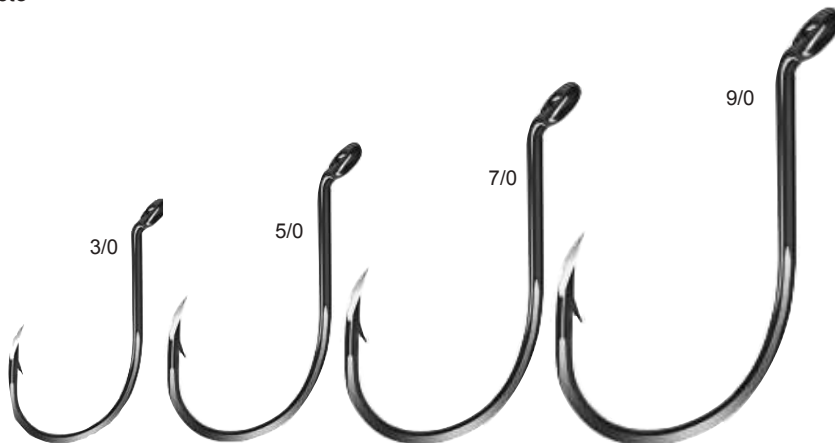

LAZER TROKAR STYLE #TK2RXL EXTREME LONG OCTOPUS RED

Surgically sharpened 3 sided lazer point penetrates twice as fast, octopus, slight offset, up eye, "Fresh Red" color.