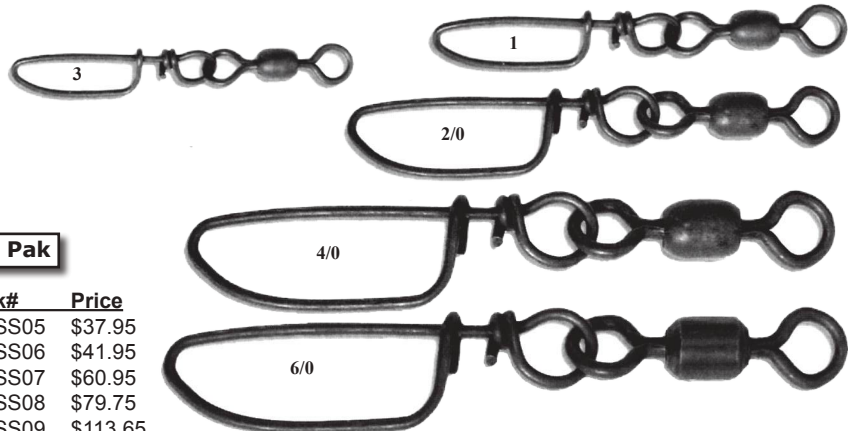

10 Pak		100 Pak			
Size	Approx	Stock#	Price	Stock#	Price
	Test				
3	100	RBCSSM05	$4.25	RBCSS05	$37.95
1	150	RBCSSM06	$4.65	RBCSS06	$41.95
2/0	225	RBCSSM07	$6.75	RBCSS07	$60.95
4/0	350	RBCSSM08	$8.85	RBCSS08	$79.75
6/0	600	RBCSSM09	$12.55	RBCSS09	$113.65