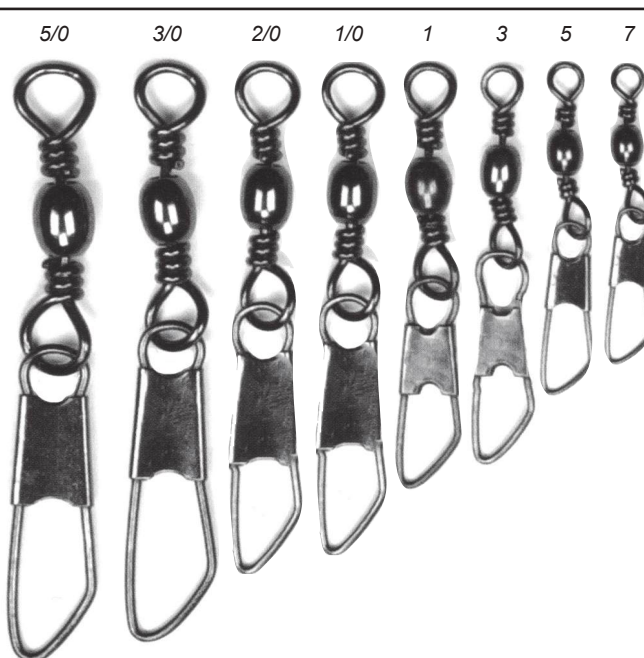

SWIVELS

12/PAK

BRASS SNAP SWIVELS
BRASS finish, 12/pak.

Stock#	Size	Price
BSS7	7	$1.20
BSS5	5	$1.55
BSS3	3	$1.95
BSS1	1	$2.50
BSS1/0	1/0	$3.05
BSS2/0	2/0	$3.30
BSS3/0	3/0	$4.10
BSS5/0	5/0	$7.95

BLACK SNAP SWIVELS
BLACK finish, 12/pak.

Stock#	Size	Price
BSSB7	7	$1.65
BSSB5	5	$2.00
BSSB3	3	$2.40
BSSB1	1	$2.70

144/Box

BRASS SNAP SWIVELS
BRASS finish, 144/box.

Stock#	Size	Price
IMBSS07	7	$12.75
IMBSS05	5	$15.40
IMBSS03	3	$19.50
IMBSS01	1	$25.95
IMBSS1/0	1/0	$30.35
IMBSS2/0	2/0	$33.50
IMBSS3/0	3/0	$41.20
IMBSS5/0	5/0	$82.90

BLACK SNAP SWIVELS
BLACK finish, 144/box.

Stock#	Size	Price
IMBSSB07	7	$16.85
IMBSSB05	5	$20.60
IMBSSB03	3	$24.70
IMBSSB01	1	$27.95

12/PAK

BARREL SWIVELS
BRASS finish, 12/pak.

Stock#	Size	Price
BBS7	7	$1.00
BBS5	5	$1.20
BBS3	3	$1.40
BBS1	1	$1.45
BBS1/0	1/0	$2.05
BBS2/0	2/0	$2.30
BBS3/0	3/0	$2.80
BBS4/0	4/0	$5.15
BBS5/0	5/0	$6.45