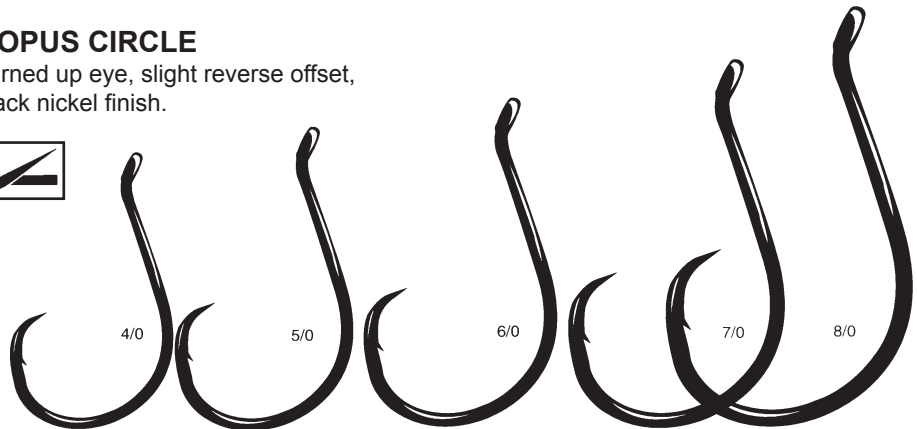

Gamakatsu® #G208 OCTOPUS CIRCLE

Turned up eye, slight reverse offset, black nickel finish.

Stock#	Size	#/Pak	Price
G208-4/0	4/0	6	$3.65
G208-5/0	5/0	6	$3.65
G208-6/0	6/0	6	$3.65
G208-7/0	7/0	6	$3.95
G208-8/0	8/0	6	$3.95

Stock#	Size	#/Pak	Price
G20825-4/0	4/0	25	$13.95
G20825-5/0	5/0	25	$13.95
G20825-6/0	6/0	25	$13.95
G20825-7/0	7/0	25	$15.40
G20825-8/0	8/0	25	$15.40