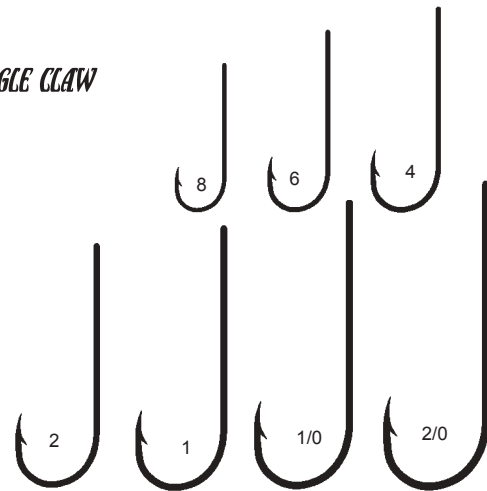

50 HOOKS/BOX

Stock#	Size	Price
202ELF-06	6	$6.50
202ELF-04	4	$6.50
202ELF-02	2	$6.50
202ELF-01	1	$6.50
202ELF-1/0	1/0	$6.85