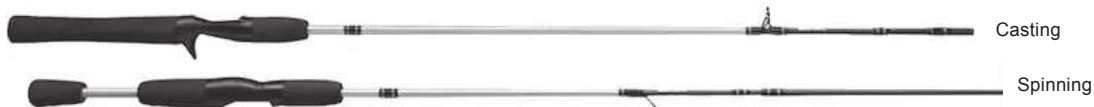

## MR. CRAPPIE CRAPPIE THUNDER

Premium graphite blank, stainless steel guides and inserts, lightweight EVA handles, spinning features a split EVA handle, grey color with chartreuse splash.

Stock#	Type	Action	Length	Piece	Guides	Line Wt.	Price
MCTC56	Casting/trigger	Light	5'6"	2	4 + Tip	2-8 lb.	\$26.95
MCTS46	Spinning	Light	4'6"	2	3 + Tip	2-8 lb.	\$23.95
MCTS56	Spinning	Light	5'6"	2	4 + Tip	2-8 lb.	\$26.95
MCTS66	Spinning	Light	6'6"	2	5 + Tip	2-8 lb.	\$28.95