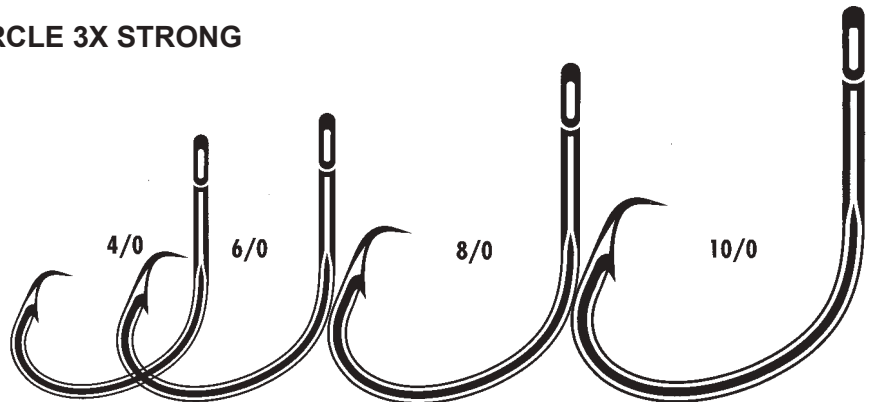

8386 TOURNAMENT CIRCLE 3X STRONG

3X strong, non-offset, forged,
Vanadium steel, cone cut point,
BLACK NICKEL FINISH.

Stock#	Size	#/Pak	Price
V8386BNC-4/0	4/0	25	$18.20
V8386BNC-6/0	6/0	25	$22.15
V8386BNC-8/0	8/0	25	$25.95
V8386BNC-10/0	10/0	25	$32.25