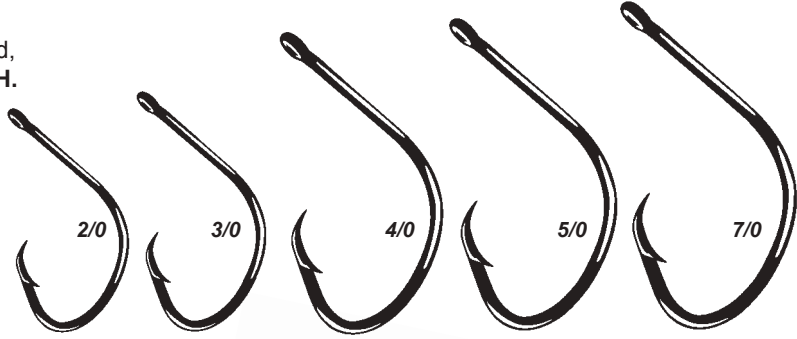

Daiichi HOOKS

Daiichi World's Sharpest Hooks

D82Z CIRCLEWIDE
Forged, slightly reversed,
BLACK NICKEL FINISH.

Stock#	Size	#/Pak	Price
D82Z-2/0	2/0	5	$2.50
D82Z-3/0	3/0	4	$2.50
D82Z-4/0	4/0	3	$2.50
D82Z-5/0	5/0	3	$2.50
D82Z-7/0	7/0	3	$2.50