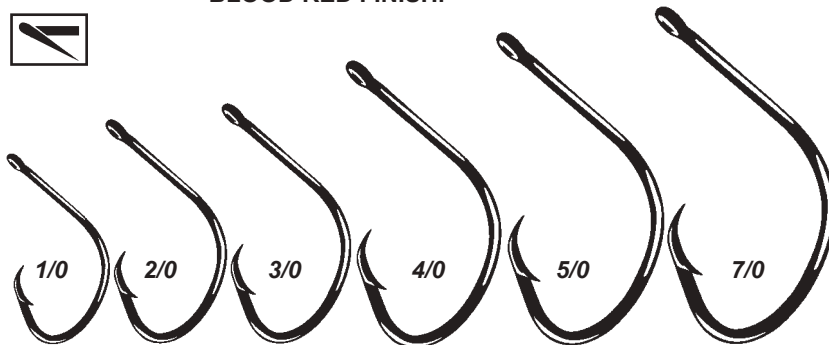

**VALUE PAKS**

D84VP-1/0	1/0	14	\$5.45
D84VP-3/0	3/0	12	\$5.45
D84VP-5/0	5/0	9	\$5.45
D84VP-7/0	7/0	6	\$5.45

**Daiichi** World's Sharpest Hooks

**D85Z CIRCLEWIDE**  
Forged, offset,  
BLOOD RED FINISH.

**Bleeding Bait Hooks**  
Triggers Feeding Response!