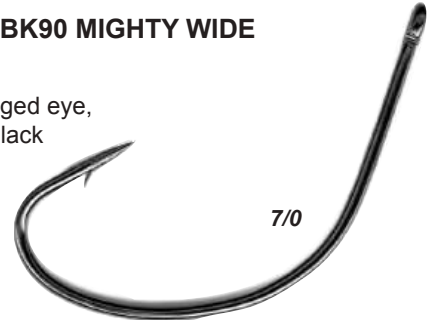

**BOSS
KAT** BK90 MIGHTY WIDE

Reverse offset, ringed eye, 80-carbon steel, Black nickel finish.

Stock#	Size	#/Pak	Price
BK90Z-3/0	3/0	8	$2.45
BK90Z-5/0	5/0	6	$2.45
BK90Z-7/0	7/0	3	$2.45
BK90Z-9/0	9/0	2	$2.45

**BOSS
KAT** BK84 CIRCLE

Light wire, circle, forged, slight offset, Boss Red finish.

Stock#	Size	#/Pak	Price
BK84Z-1/0	1/0	5	$2.45
BK84Z-3/0	3/0	3	$2.45
BK84Z-5/0	5/0	3	$2.45
BK84Z-8/0	8/0	3	$2.45