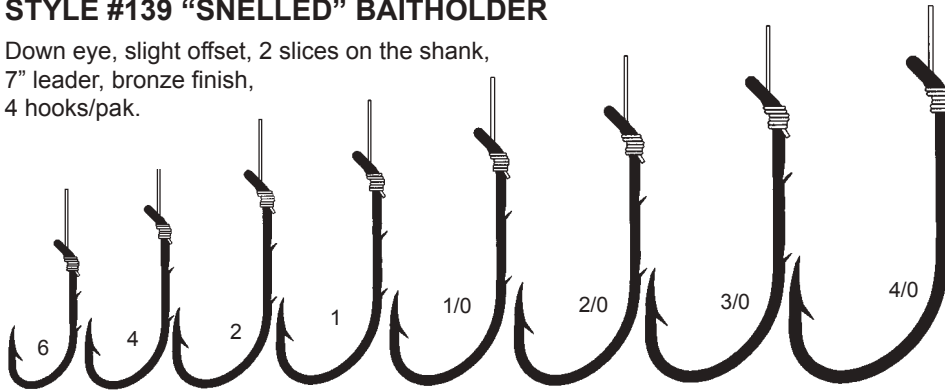

STYLE #139 "SNELLED" BAITHOLDER

Down eye, slight offset, 2 slices on the shank,
7" leader, bronze finish,
4 hooks/pak.

Stock#	Size	Leader #	Test	Price
139-06	6	10#		$1.80
139-04	4	10#		$1.80
139-02	2	10#		$1.80
139-01	1	12#		$1.80
139-1/0	1/0	12#		$1.80
139-2/0	2/0	12#		$1.80
139-3/0	3/0	14#		$1.80
139-4/0	4/0	14#		$1.80
139Q	Assortment			$5.60
		4 ea.	12,10,8,6,4,2