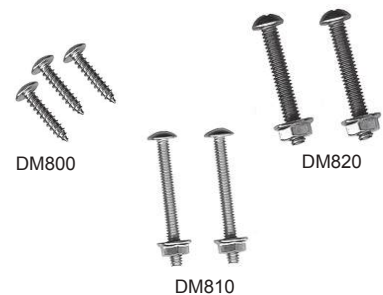

BASE HARDWARE

Stainless base hardware for Driftmaster rod holders.

Stock#	Description	Price
DM800	1/4" X 1-1/4" screws, 3/pak	$2.90
DM810	3/16" X 2" bolts/nuts 2/pak	$2.90
DM820	1/4" X 2" bolts/nuts 2/pak	$2.90