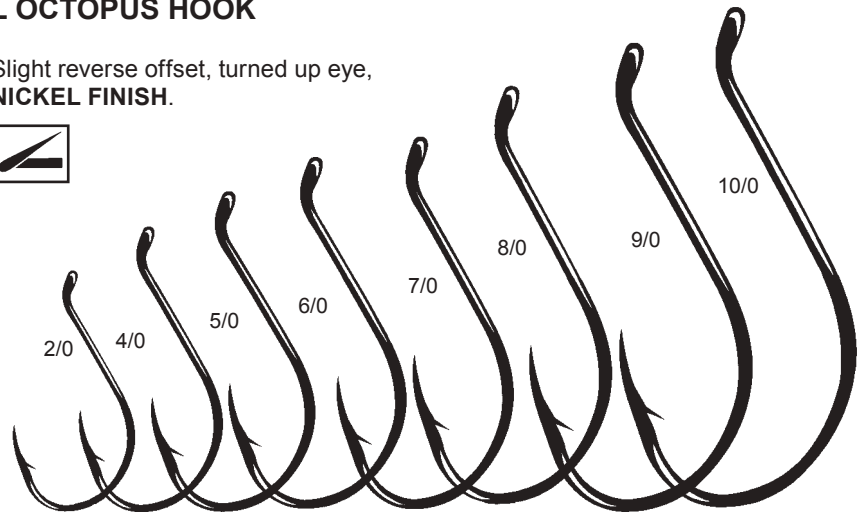

Gamakatsu® #G020 NICKEL OCTOPUS HOOK

Stock#	Size	#/Pak	Price
G020-4/0	4/0	6	$3.55
G020-5/0	5/0	6	$3.55
G020-6/0	6/0	6	$3.55
G020-7/0	7/0	6	$3.95
G020-8/0	8/0	6	$3.95
G020-9/0	9/0	5	$3.95
G020-10/0	10/0	5	$3.95

Slight reverse offset, turned up eye, **NICKEL FINISH.**