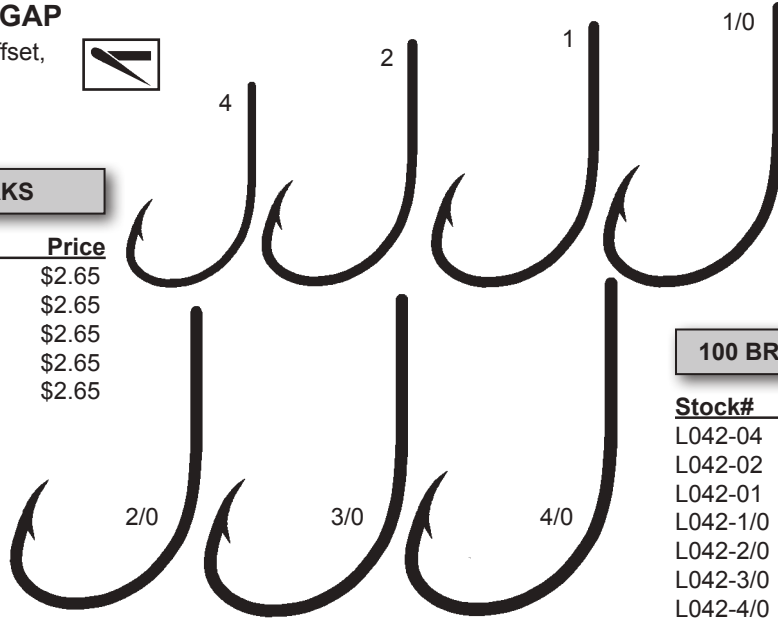

EAGLE CLAW HOOKS

STYLE #L042 WIDEGAP

Lazer sharp, wide gap, offset, ringed eye, plain shank, bronze finish.