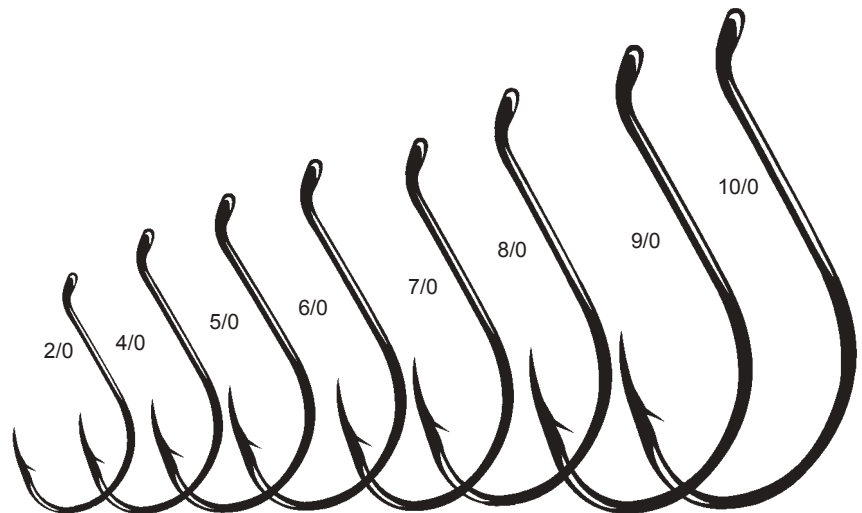

Gamakatsu® #G024 BLACK NICKEL OCTOPUS HOOK

Slight reverse offset, turned up eye, **BLACK NICKEL FINISH.**

Stock#	Size	#/Pak	Price
G024-2/0	2/0	6	$3.55
G024-4/0	4/0	6	$3.55
G024-5/0	5/0	6	$3.55
G024-6/0	6/0	6	$3.55
G024-7/0	7/0	6	$3.95
G024-8/0	8/0	6	$3.95
G024-9/0	9/0	5	$3.95
G024-10/0	10/0	5	$3.95

Stock#	Size	#/Pak	Price
G02425-4/0	4/0	25	$13.95
G02425-5/0	5/0	25	$13.95
G02425-6/0	6/0	25	$13.95
G02425-7/0	7/0	25	$15.40