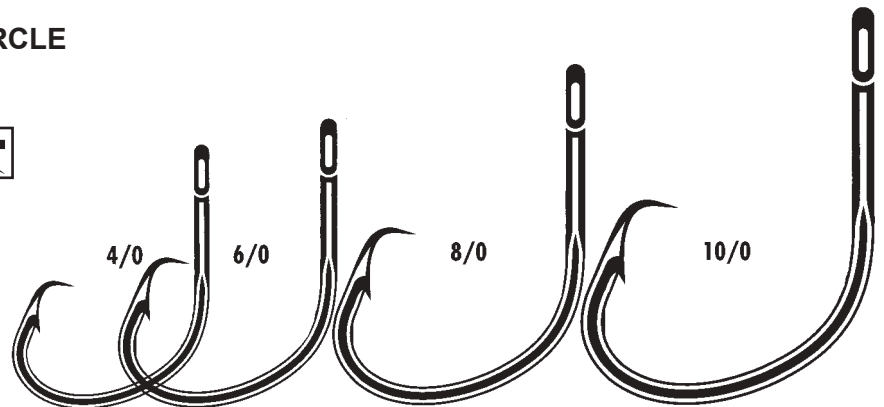

8382 NEMESIS RED CIRCLE

3X strong, offset, forged,
Vanadium steel, cone cut point,
RED FINISH.

Stock#	Size	#/Pak	Price
V8382TRC-4/0	4/0	25	$19.90
V8382TRC-6/0	6/0	25	$23.50
V8382TRC-8/0	8/0	25	$28.50
V8382TRC-10/0	10/0	25	$35.70