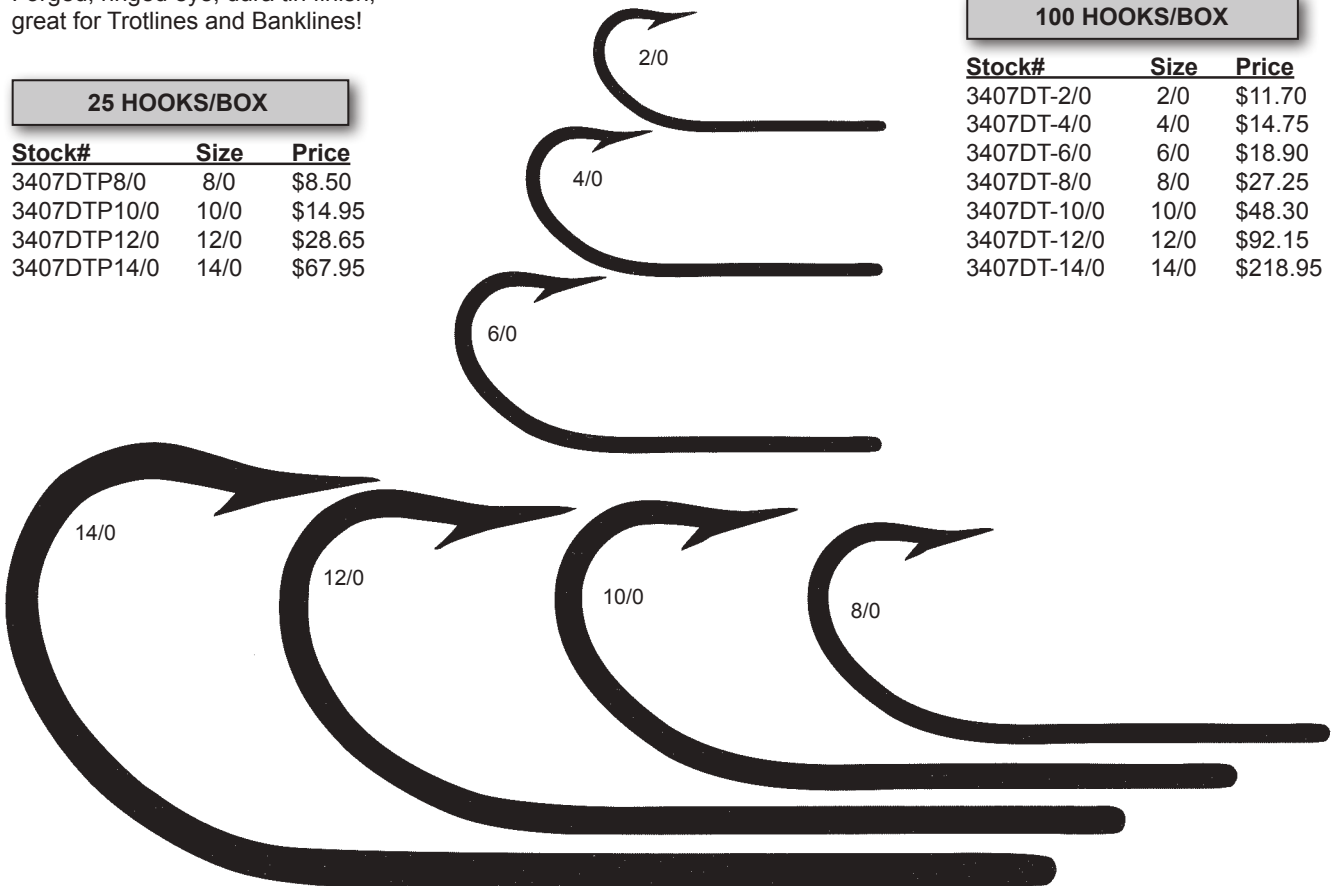

100 HOOKS/BOX

Stock#	Size	Price
3407DT-2/0	2/0	$11.70
3407DT-4/0	4/0	$14.75
3407DT-6/0	6/0	$18.90
3407DT-8/0	8/0	$27.25
3407DT-10/0	10/0	$48.30
3407DT-12/0	12/0	$92.15
3407DT-14/0	14/0	$218.95